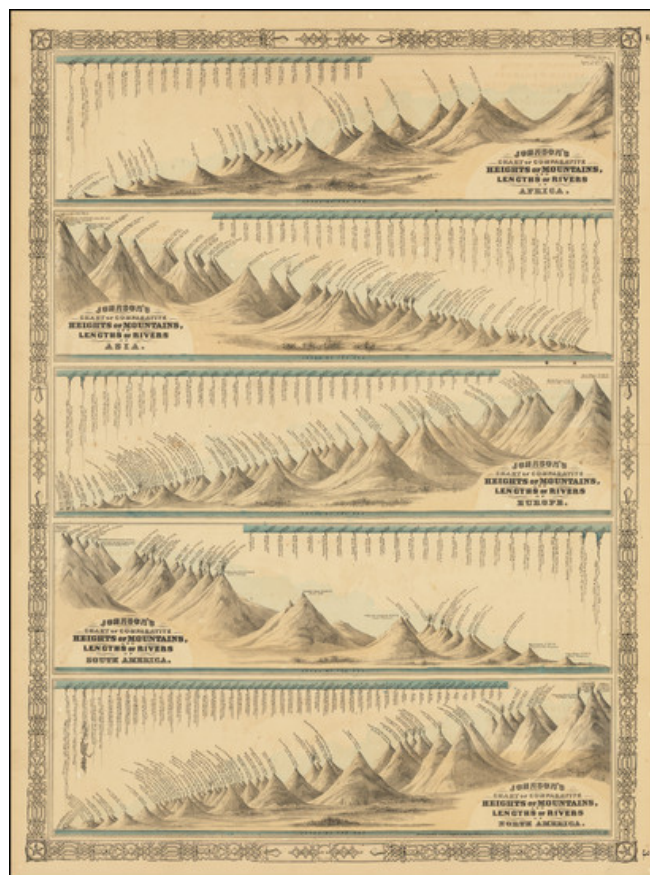

## Johnson's Chart of Comparative Heights of Mountains and Lengths of Rivers of Africa (and Asia, Europe, South America & North America)

**Stock#:** 73316  
**Map Maker:** Johnson  
**Date:** 1865  
**Place:** New York  
**Color:** Hand Colored  
**Condition:** VG  
**Size:** 17 x 23 inches  
**Price:** SOLD

### Description:

Interesting set of 5 comparative charts of the Mountains & Rivers of the World, presented here in a relatively scarce vertical format and organized by continent.

A nice example of a chart, which is frequently damaged.