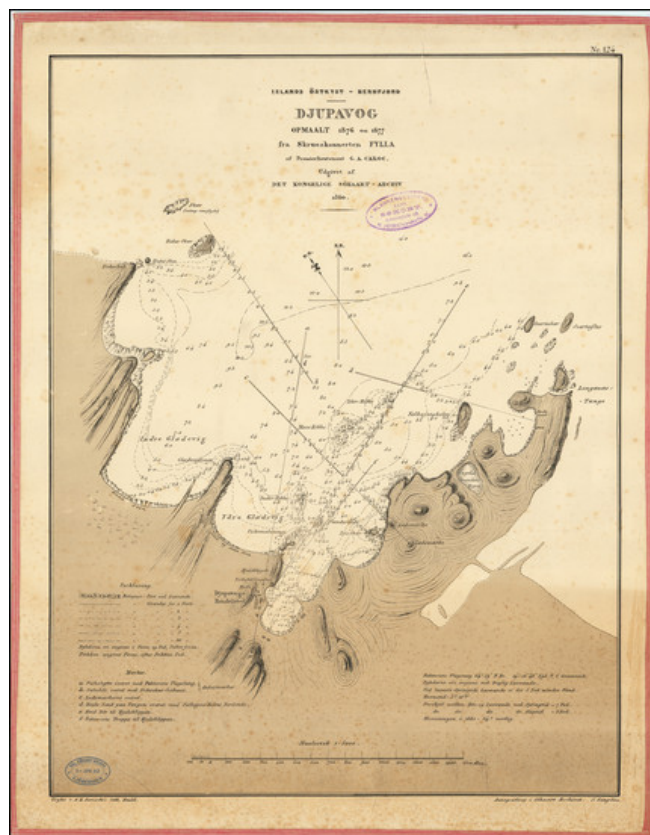

Barry Lawrence Ruderman Antique Maps Inc.

7407 La Jolla Boulevard
La Jolla, CA 92037

www.raremaps.com

(858) 551-8500
blr@raremaps.com

Islands Ostkyt-Berufjord -- Djupavog Opmaalt 1876 og 1877 fra Skrueskonnerten Fylla af Premierlieutenant G. A. Caroc Udgivet af Det Kongelige Søkart-Archiv 1880

Stock#: 73294dw
Map Maker: Kongelige Danske Søkart-Arkiv
Date: 1880
Place: Copenhagen
Color: Color
Condition: VG
Size: 16.7 x 22 inches
Price: SOLD

Description:

Finely executed chart of the area around Djúpavík, prepared from the survey of First Lieutenant G. A. Caroc of the Danish Royal Navy in 1876 and 1877.

Detailed Condition:

Minor soiling. Laid on linen.