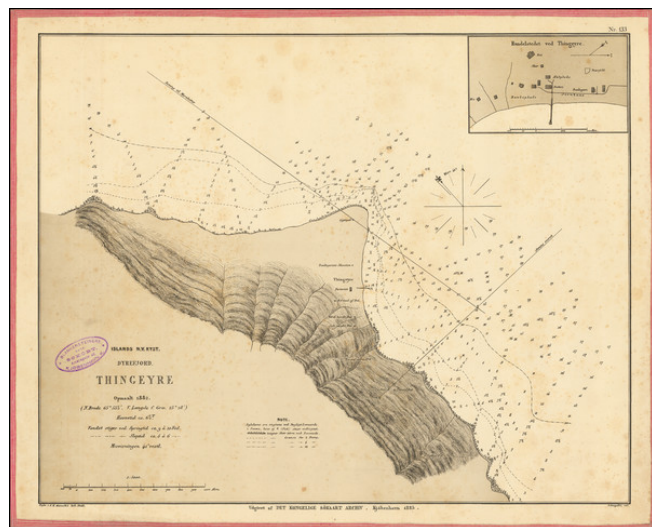

Barry Lawrence Ruderman Antique Maps Inc.

7407 La Jolla Boulevard
La Jolla, CA 92037

www.raremaps.com

(858) 551-8500
blr@raremaps.com

Island N.V. Kyst - Dyrefjord Thingeyre Opmaalt 1882 . . .

Stock#: 73289dw
Map Maker: Kongelige Danske Søkort-Arkiv
Date: 1883
Place: Copenhagen
Color: Uncolored
Condition: VG
Size: 22.5 x 17.7 inches
Price: SOLD

Description:

Finely executed chart of the area around Thingeyrar, prepared by the Danish Royal Navy in 1882.

Detailed Condition: