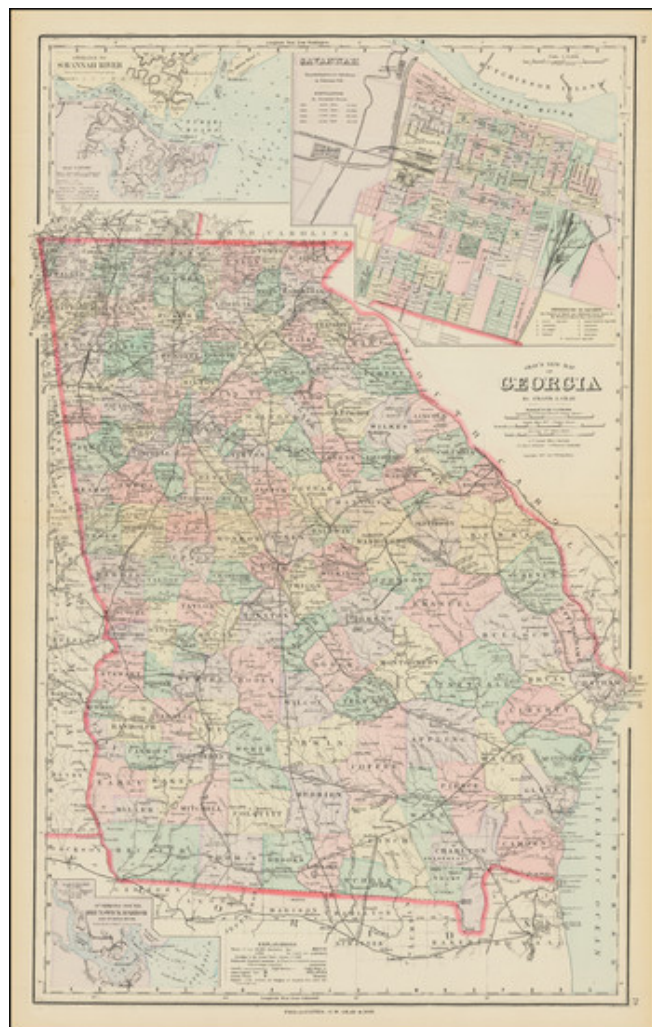

Barry Lawrence Ruderman Antique Maps Inc.

7407 La Jolla Boulevard
La Jolla, CA 92037

www.raremaps.com

(858) 551-8500
blr@raremaps.com

Gray's New Map of Georgia [Savannah Inset]

Stock#: 73241
Map Maker: Gray
Date: 1876
Place: Philadelphia
Color: Hand Colored
Condition: VG+
Size: 16.5 x 25.5 inches
Price: \$ 195.00

Description:

Detailed map of Georgia, published by OW Gray.

The map is colored by counties and showing townships, towns, villages, post offices, lakes, forts, roads, railroads (projected and completed), Light Houses, Light Ships, etc.

Large insets of the town of Savannah, Savannah River and St. Simon's Sound, Brunswick Harbor and Turtle River. A handsome map in attractive wash coloring.

**Barry Lawrence Ruderman
Antique Maps Inc.**

7407 La Jolla Boulevard
La Jolla, CA 92037

www.raremaps.com

(858) 551-8500
blr@raremaps.com

Gray's New Map of Georgia [Savannah Inset]

One of the best late 19th Century commercial atlas maps of Georgia.

Detailed Condition: