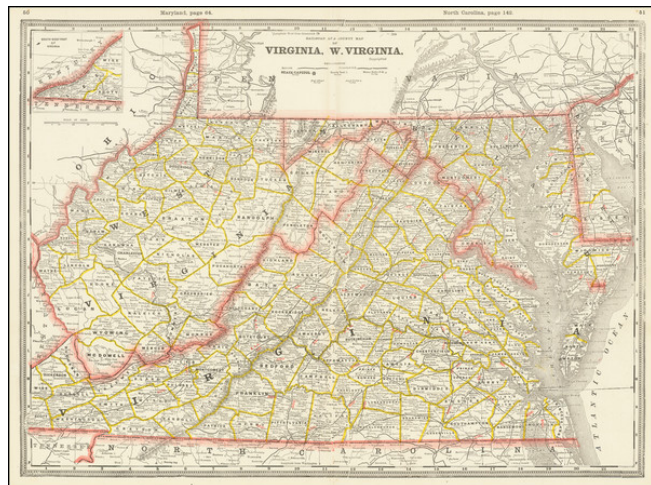

Barry Lawrence Ruderman Antique Maps Inc.

7407 La Jolla Boulevard
La Jolla, CA 92037

www.raremaps.com

(858) 551-8500
blr@raremaps.com

Railroad and County Map of Virginia, W. Virginia, Maryland and Delaware

Stock#: 73240
Map Maker: Cram
Date: 1884
Place: Chicago
Color: Color
Condition: VG
Size: 22.5 x 16.5 inches
Price: \$ 125.00

Description:

Highly detailed map of Virginia, West Virginia and Maryland, from a rare early edition of Cram's *Standard American Railway Atlas*.

The map shows counties, railroads, railway stations, township surveys, mountains, rivers, lakes, and a host of other early details. Also shows county seats, Money Order Post Offices and other commerce details.