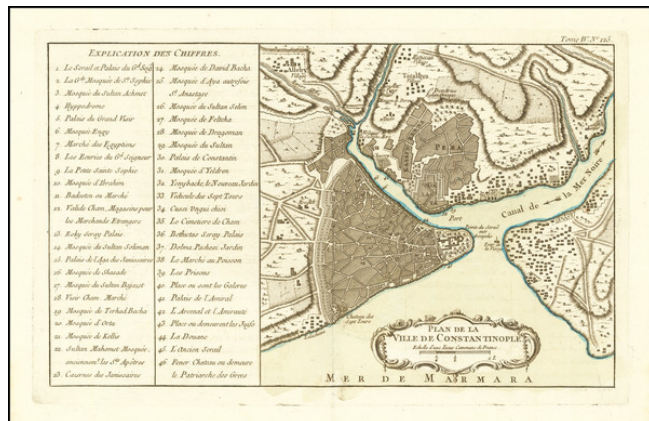

## Plan de la Ville de Constantinople

**Stock#:** 73239  
**Map Maker:** Bellin  
**Date:** 1764  
**Place:** Paris  
**Color:** Hand Colored  
**Condition:** VG+  
**Size:** 13.5 x 8.5 inches  
**Price:** \$ 225.00

### Description:

Detailed plan of Istanbul and Environs, with a key locating 46 points of interest.

The map appeared in Bellin's monumental *Petit Atlas Maritime*.