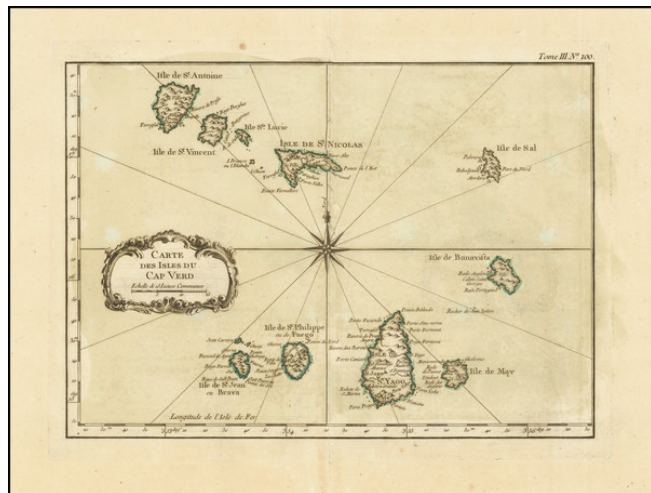

Barry Lawrence Ruderman Antique Maps Inc.

7407 La Jolla Boulevard
La Jolla, CA 92037

www.raremaps.com

(858) 551-8500
blr@raremaps.com

Carte Des Isles Du Cap Verd

Stock#: 73213
Map Maker: Bellin
Date: 1764
Place: Paris
Color: Hand Colored
Condition: VG
Size: 11.7 x 8.5 inches
Price: \$ 145.00

Description:

Decorative example of Bellin's map of the Cape Verde Islands.

The map appeared in Bellin's monumental *Petit Atlas Maritime*.

Detailed Condition: