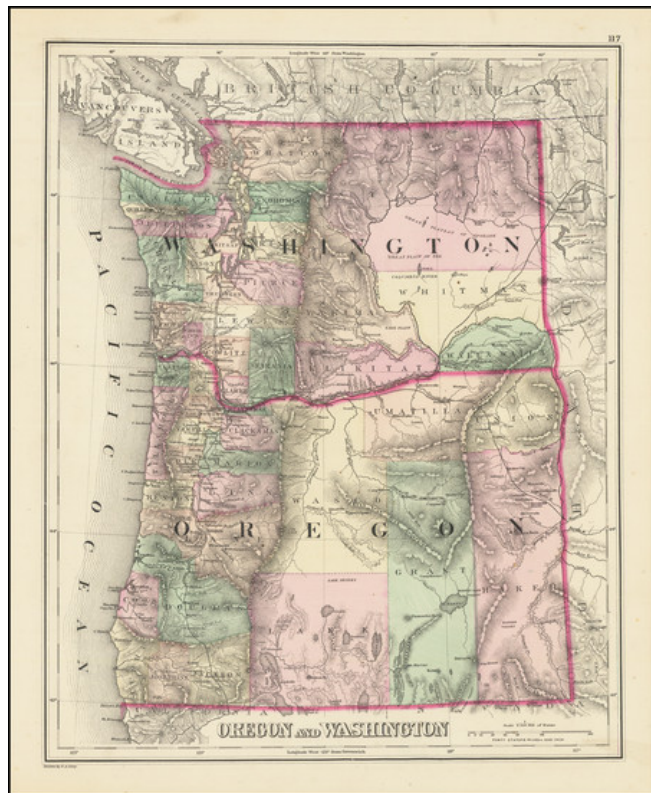

Barry Lawrence Ruderman Antique Maps Inc.

7407 La Jolla Boulevard
La Jolla, CA 92037

www.raremaps.com

(858) 551-8500
blr@raremaps.com

Oregon and Washington

Stock#: 73211
Map Maker: Gray
Date: 1873
Place: Philadelphia
Color: Hand Colored
Condition: VG
Size: 12 x 15 inches
Price: SOLD

Description:

Well excuted map of Oregon and Washington, from OW Gray's *National Atlas*.

The map is hand colored by counties and shows counties, roads, railroads, towns, mountains, lakes, rivers, forts, mountain elevations, topographical details, deserts, etc.