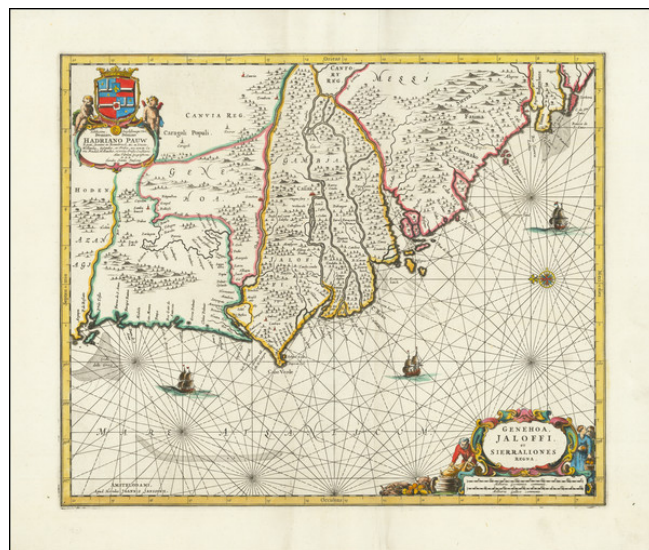

Barry Lawrence Ruderman Antique Maps Inc.

7407 La Jolla Boulevard
La Jolla, CA 92037

www.raremaps.com

(858) 551-8500
blr@raremaps.com

Genehoa, Jaloffi, et Sierraliones Regna

Stock#: 73199
Map Maker: Jansson
Date: 1645 circa
Place: Amsterdam
Color: Hand Colored
Condition: VG
Size: 19.5 x 16.5 inches
Price: \$ 750.00

Description:

Nice example of Jansson's scarce sea chart of the West African Coast, from Senegal to Sierra Leone.

The map is oriented with east at the top.

Includes decorative cartouches, rhumblines, sailing ships and other decorative features.