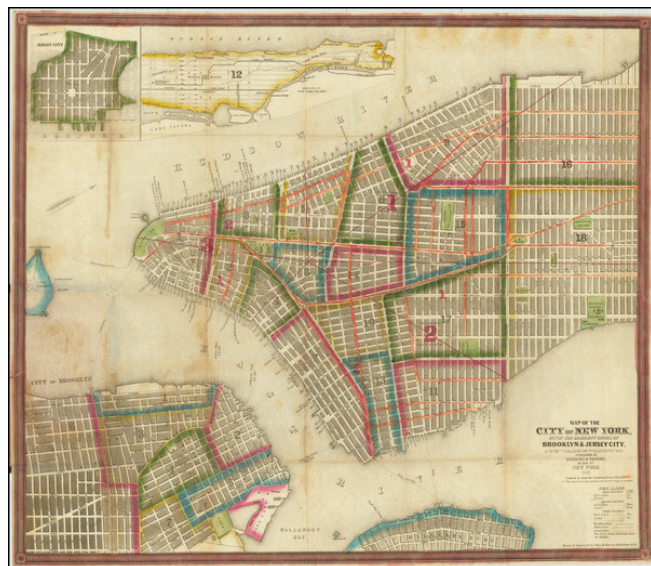

Barry Lawrence Ruderman Antique Maps Inc.

7407 La Jolla Boulevard
La Jolla, CA 92037

www.raremaps.com

(858) 551-8500
blr@raremaps.com

Map of the City of New York, with the adjacent cities of Brooklyn & Jersey City, & The Village of Williamsburg . . . 1848

Stock#: 73190
Map Maker: Ensign & Thayer
Date: 1848
Place: New York
Color: Hand Colored
Condition: VG
Size: 20 x 17 inches
Price: SOLD

Description:

Interesting antique Ensign & Thayer map of Manhattan from the Battery to 32nd Street, with Williamsburg and Brooklyn Heights to the east (bottom).

Inset maps of upper Manhattan and Jersey City are positioned in the upper-left corner of the map.

The map locates three "Fire Alarm" districts, each divided into two sections. Omnibus routes are colored in orange.

The map was popular in the 1840s and was published for a number of years.

Detailed Condition:

Original folder, with gilt title. Original hand-color. Evidence of old folds and some soiling.