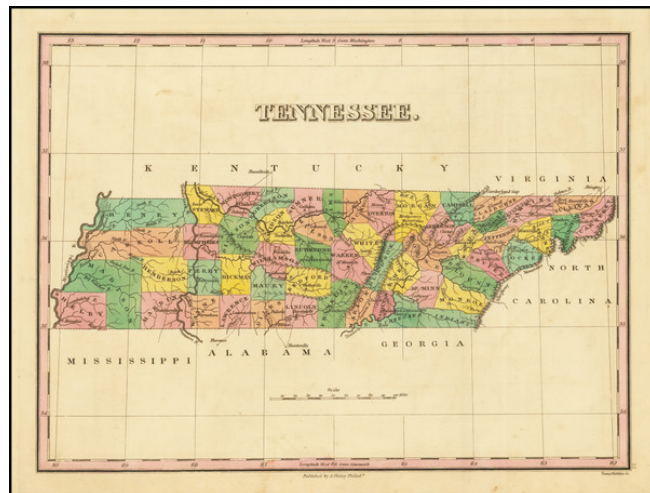

Barry Lawrence Ruderman Antique Maps Inc.

7407 La Jolla Boulevard
La Jolla, CA 92037

www.raremaps.com

(858) 551-8500
blr@raremaps.com

Tennessee

Stock#: 73181
Map Maker: Finley
Date: 1823
Place: Philadelphia
Color: Hand Colored
Condition: VG+
Size: 11.5 x 8.5 inches
Price: SOLD

Description:

Striking map of Tennessee from Finley's *General Atlas*, one of the earliest obtainable maps of Tennessee.

The map is hand colored by counties and shows towns, roads, rivers, mountains and other geographical features.

A fine early depiction of the Volunteer State.

Detailed Condition: