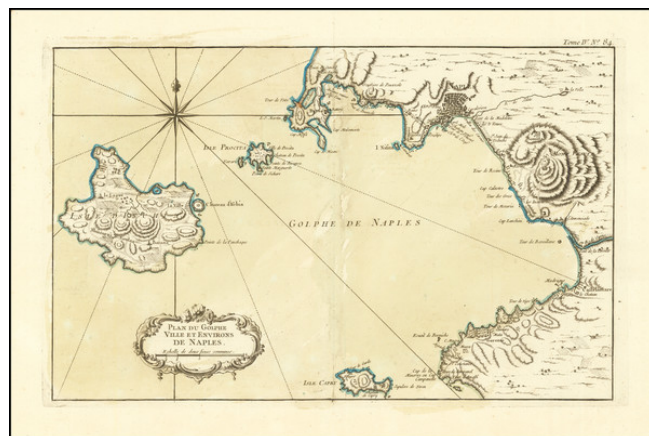

Barry Lawrence Ruderman Antique Maps Inc.

7407 La Jolla Boulevard
La Jolla, CA 92037

www.raremaps.com

(858) 551-8500
blr@raremaps.com

Plan du Golphe Ville et Environs de Naples.

Stock#: 73180
Map Maker: Bellin
Date: 1764
Place: Paris
Color: Hand Colored
Condition: VG
Size: 14 x 9 inches
Price: \$ 195.00

Description:

Attractive, scarce plan of Naples and the surrounding region from the 1764 *Petite Atlas Maritime* by Bellin.

The map stretches from Ischia in the west to Mount Vesuvius in the east.

Detailed Condition:

Original hand-color.