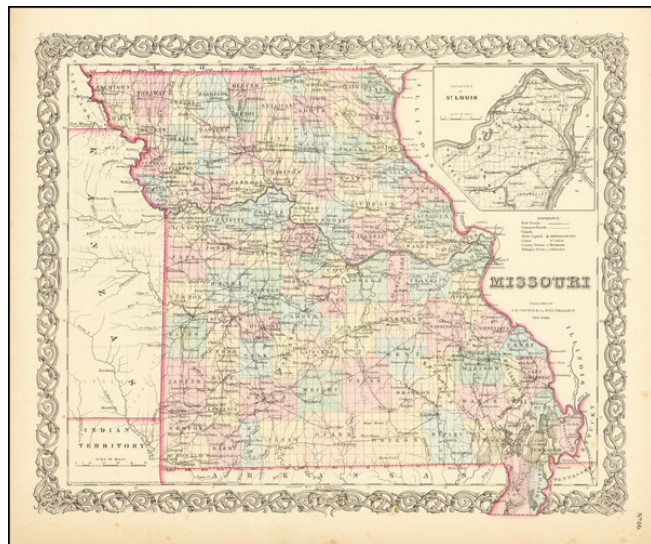

Barry Lawrence Ruderman Antique Maps Inc.

7407 La Jolla Boulevard
La Jolla, CA 92037

www.raremaps.com

(858) 551-8500
blr@raremaps.com

Missouri

Stock#: 73128
Map Maker: Colton
Date: 1855
Place: New York
Color: Hand Colored
Condition: VG+
Size: 16 x 13 inches
Price: SOLD

Description:

Detailed map of the state of Missouri, published by JH Colton in New York.

The map is colored by counties and showing roads, railroads, towns, townships, post offices, rivers, lakes, stations and a host of other details.

Inset of St. Louis vicinity in upper right corner.

Detailed Condition: