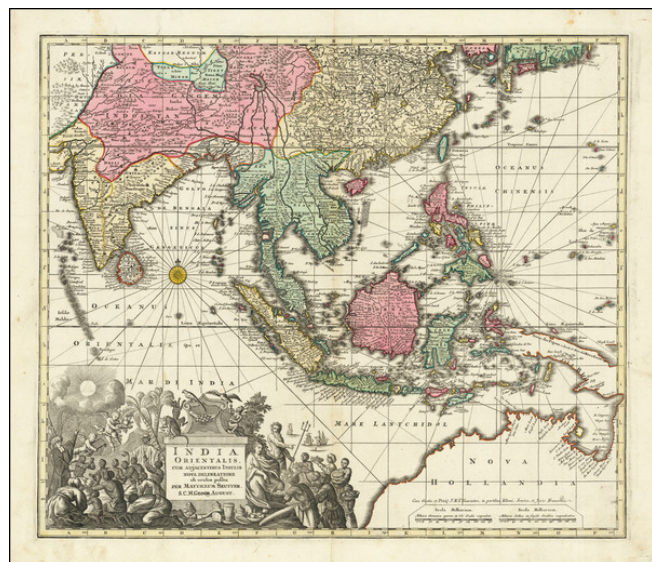

Stock#: 73111
Map Maker: Seutter
Date: 1730
Place: Augsburg
Color: Hand Colored
Condition:
Size: 22 x 19 inches
Price: \$ 2,200.00

Description:

Antique Map of Southeast Asia, Indian Ocean and Australia

A nice example of Seutter's scarce map of the East Indies and part of Australia, from the *Atlas Novus*.

The map extends from Japan and Persia in the North, to the Maldives and Australia and the Ladrões in the South and West. One of the most notable features of the map is that Australia continues to be attached to Nova Guinea, albeit with some hesitation, as the image extends outside the inner neatline to convey this information--this in spite of the fact that there are 20 or more place names along Australia's Northern Coastline. The detail throughout Southeast Asia is excellent and the print style typically strong.

The cartouche is one of the more ornate Seutter cartouches, with elaborate scenes from sea, land, jungle and mythology.

Detailed Condition: