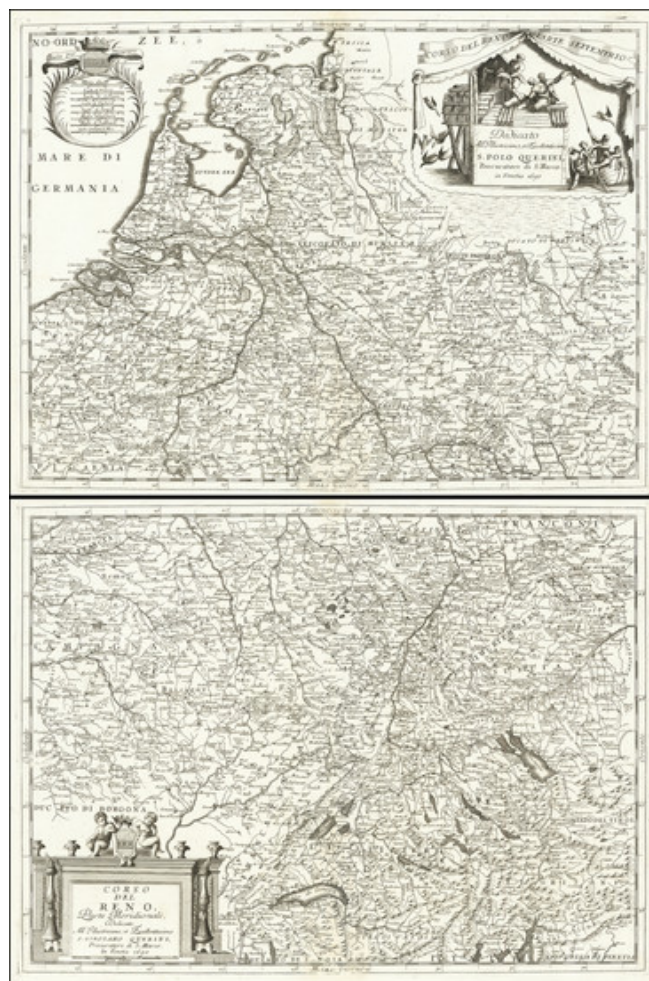

**Barry Lawrence Ruderman
Antique Maps Inc.**

7407 La Jolla Boulevard
La Jolla, CA 92037

www.raremaps.com

(858) 551-8500
blr@raremaps.com

[Course of the Rhine River] Corso del Reno Parte Septentrio [and] Corso del Reno Parte Meridionale . . . 1690

Stock#: 73095
Map Maker: Coronelli
Date: 1690
Place: Venice
Color: Uncolored
Condition: VG+
Size: 24 x 18 inches (each sheet)
Price: \$ 675.00

Description:

Fine 2-sheet map of the course of the Rhine River, published in Venice by Coronelli.

The map tracks the Rhine River from its source in the Swiss Alps from its source at Lake Constance and the tributaries to the south, then reaching north through Germany, before trending west to the North Sea through the Netherlands.

Includes a decorative scale of miles and 2 decorative cartouches, with dedication to Girolamo Querini procurator of San Marco.

**Barry Lawrence Ruderman
Antique Maps Inc.**

7407 La Jolla Boulevard
La Jolla, CA 92037