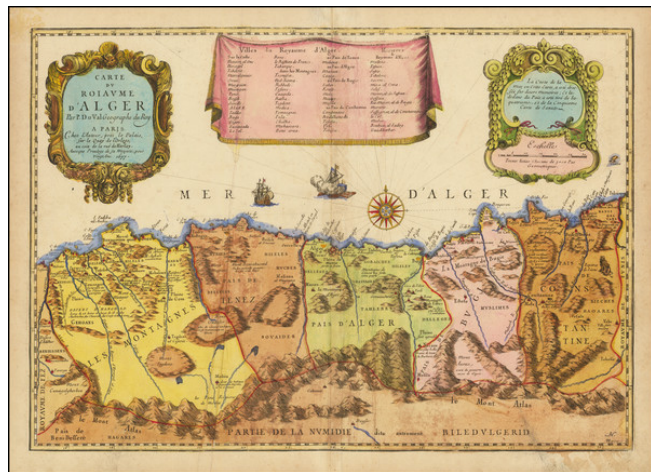

## Carte Du Roiaume D'Alger . . . 1677

**Stock#:** 73093  
**Map Maker:** Du Val  
**Date:** 1677  
**Place:** Paris  
**Color:** Hand Colored  
**Condition:** VG  
**Size:** 20.5 x 14.5 inches  
**Price:** \$ 395.00

### Description:

Decorative map of North Africa, from Du Val's rare early atlas.

Highly detailed and decorative. One of the best regional maps of the period.