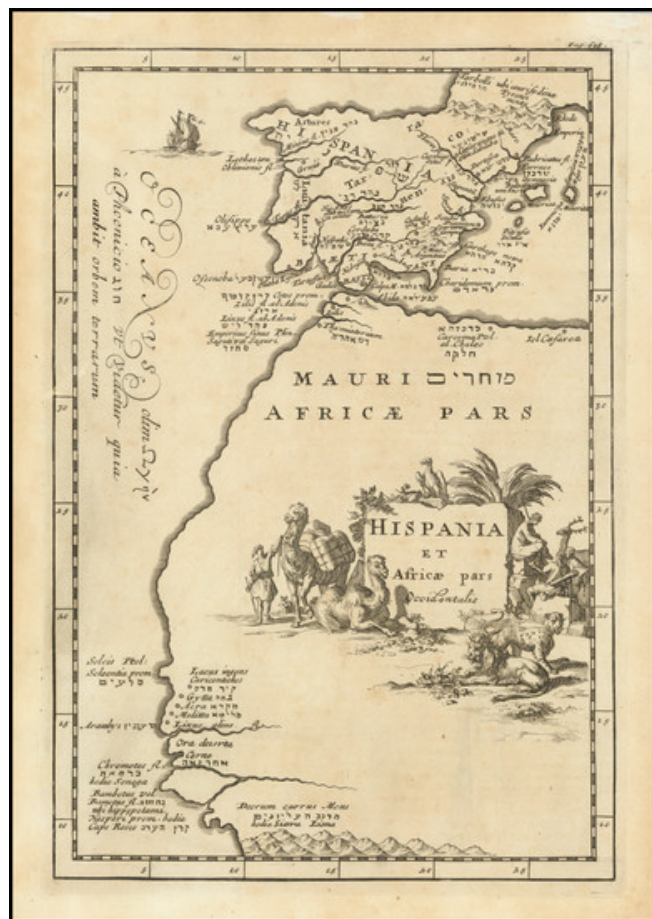

Barry Lawrence Ruderman Antique Maps Inc.

7407 La Jolla Boulevard
La Jolla, CA 92037

www.raremaps.com

(858) 551-8500
blr@raremaps.com

Hispania et Africae pars Occidentalis

Stock#: 73084
Map Maker: Bochart
Date: 1712
Place: London
Color: Uncolored
Condition: VG
Size: 8 x 11.5 inches
Price: \$ 145.00

Description:

With Place Names in Hebrew, Greek & Latin

Curious map of the Iberian Peninsula and the northwestern part of Africa from Algeria to Senegal.

The map illustrates the extent of travels by Phoenician seafarers in the region. Several place names are given in Latin, Greek and Hebrew.

The interior of Africa is filled with the large title cartouche that is decorated with a shepherd, hunters, a trader and his camels and lions.

Detailed Condition: