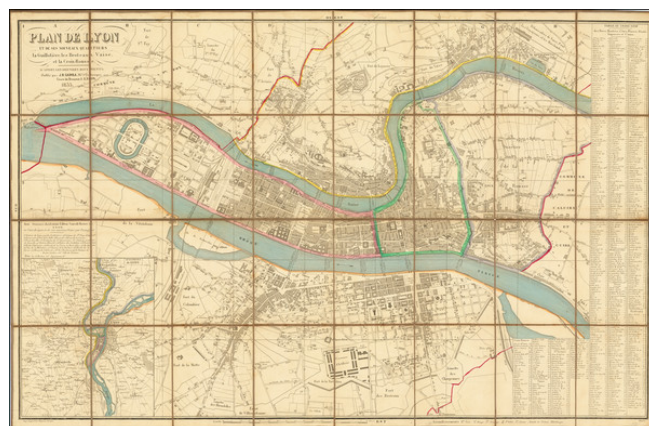

## Plan de Lyon et de ses Nouveaux Quartiers, la Guillotiere, les Broteaux, Vaise, et la Croix Rouse

**Stock#:** 73077rd  
**Map Maker:** Gadola  
**Date:** 1855  
**Place:** Lyon  
**Color:** Hand Colored  
**Condition:** VG+  
**Size:** 34.5 x 22 inches  
**Price:** \$ 475.00

### Description:

Finely executed plan of Lyon in the middle of the 19th Century.

The map shows Lyon during a period of urbanization and growth in its local industry.

### Detailed Condition:

Dissected and laid on linen, as issued.