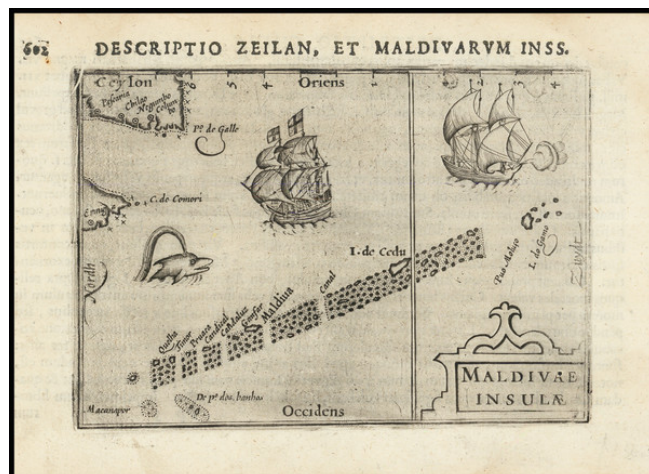

Barry Lawrence Ruderman Antique Maps Inc.

7407 La Jolla Boulevard
La Jolla, CA 92037

www.raremaps.com

(858) 551-8500
blr@raremaps.com

Maldivae Insulae

Stock#: 73059
Map Maker: Bertius
Date: 1600
Place: Amsterdam
Color: Uncolored
Condition: VG+
Size: 5 x 4 inches
Price: \$ 225.00

Description:

Nice example of this early state of the Bertius map of the Maldives and part of Ceylon, which first appeared in the 1598 edition of Langenes's *Caert-Thresoor*, published in Middelburg.

The present map is one of the earliest obtainable maps of the Maldives.

Langenes's map was first issued in his *Caert-Thresoor* and later re-published in by Bertius in his *Tabularum Geographicarum*, beginning in 1600, with the total number of appearances of this map running to no less than 12 appearances between 1598 and 1650, in the two works by Langenes and Bertius .