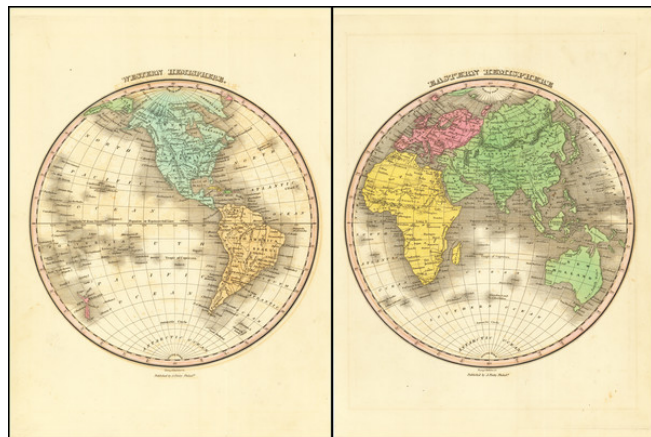

**Barry Lawrence Ruderman
Antique Maps Inc.**

7407 La Jolla Boulevard
La Jolla, CA 92037

www.raremaps.com

(858) 551-8500
blr@raremaps.com

Western Hemisphere [and] Eastern Hemisphere

Stock#: 73037
Map Maker: Finley
Date: 1824
Place: Philadelphia
Color: Hand Colored
Condition: VG+
Size: 10.5 x 11.5 inches (each)
Price: SOLD

Description:

Nice pair of maps of the western and eastern hemispheres, published by Anthony Finley.

Alaska is Russian Possession. Conjectural NW Coast of America. Sandwich Islands shown. Includes a still partially unexplored Australia, still named New Holland, and no hint of land in the Antarctic.