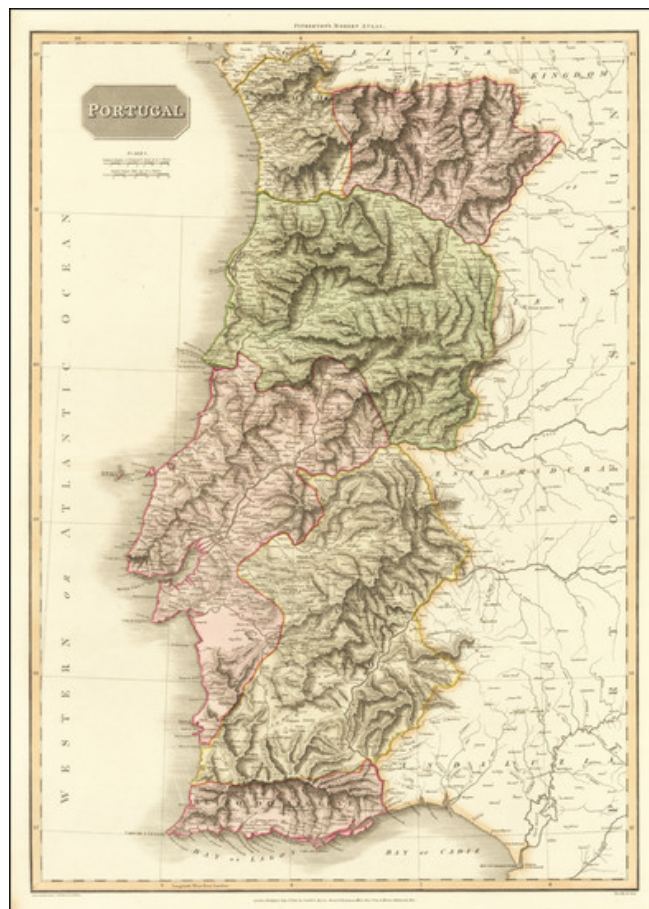

Barry Lawrence Ruderman Antique Maps Inc.

7407 La Jolla Boulevard
La Jolla, CA 92037

www.raremaps.com

(858) 551-8500
blr@raremaps.com

Portugal

Stock#: 73018
Map Maker: Pinkerton
Date: 1815
Place: Edinburgh
Color: Hand Colored
Condition: VG+
Size: 19 x 26.5 inches
Price: \$ 175.00

Description:

Detailed map of Portugal, published by John Pinkerton.

The map is colored by provinces and shows fine topographical and engraving quality.

One of the best large format English atlas maps of the period.

Pinkerton's maps reflect the fine copperplate engraving work being done in Britain at the beginning of the 19th Century, with remarkable detail and a 3 dimensional feeling.

Detailed Condition:

Drawer Ref: Pinkerton