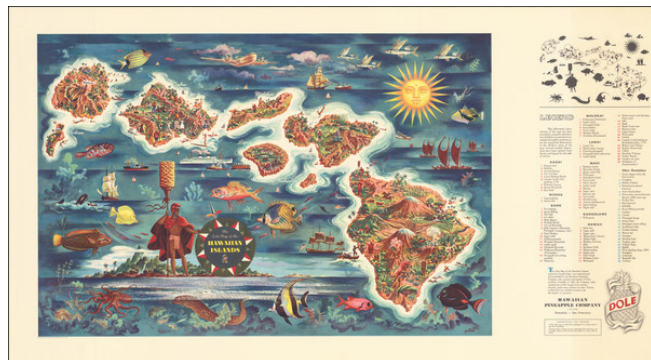

Barry Lawrence Ruderman Antique Maps Inc.

7407 La Jolla Boulevard
La Jolla, CA 92037

www.raremaps.com

(858) 551-8500
blr@raremaps.com

The Dole Map of the Hawaiian Islands

Stock#: 73014
Map Maker: Hawaiian Pineapple Company
Date: 1950
Place: San Francisco
Color: Color
Condition: VG+
Size: 38 x 18.5 inches
Price: \$ 575.00

Description:

Decorative map of Hawaii, from a painting by Joseph Feher, commissioned by the Hawaiian Pineapple Company.

This is the second of Dole's iconic maps, which have been sought after by collectors almost since the initial printing.

Detailed Condition:

Very light band of toning at the right edge.