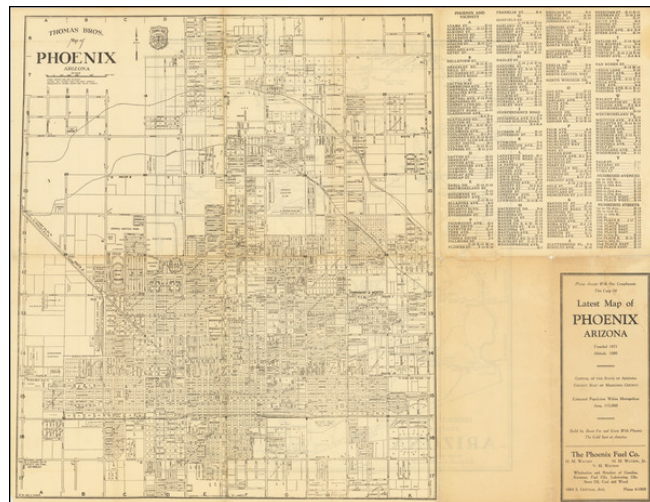

## Map of Phoenix Arizona

**Stock#:** 72995  
**Map Maker:** Thomas Brothers  
**Date:** 1935 circa  
**Place:** Oakland  
**Color:** Uncolored  
**Condition:** VG  
**Size:** 24 x 18.5 inches  
**Price:** SOLD

### Description:

Detailed mid 1930s map of Phoenix.

Nice plan of the city, including streets, major buildings, railroad lines, etc.

Incorporated in 1911, Las Vegas is the fastest growing American city founded in the 20th Century.

Thomas Bros. Maps was founded in 1915 in Oakland, California, by cartographer George Coupland Thomas and his two brothers, who developed a distinctive page-by-page grid system of mapping cities that eliminated the need for clumsy folding maps. The maps were bound in a convenient book format that became known as the "Thomas Guide." Since then, Thomas Guides have become the standard street reference for drivers in many West Coast communities as well as for police and fire departments, utilities, realtors, and local governments.