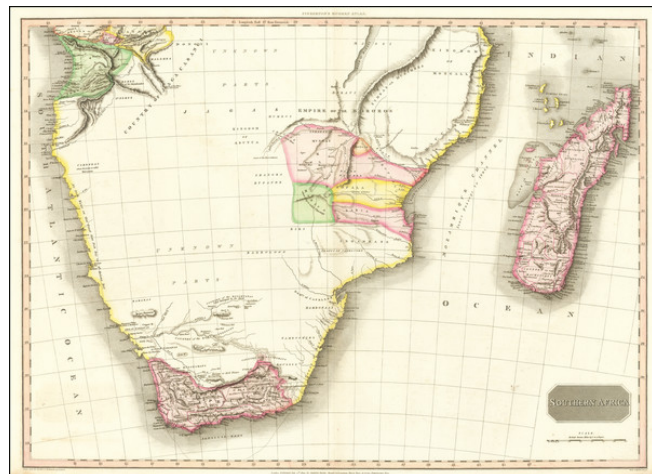

Barry Lawrence Ruderman Antique Maps Inc.

7407 La Jolla Boulevard
La Jolla, CA 92037

www.raremaps.com

(858) 551-8500
blr@raremaps.com

Southern Africa

Stock#: 72988
Map Maker: Pinkerton
Date: 1809
Place: London
Color: Hand Colored
Condition: VG+
Size: 27.5 x 19.5 inches
Price: \$ 345.00

Description:

Highly detailed map of South Africa and Madagascar, extending from Angola and the Kingdom of Mongallo to the Cape Colony, with a nice detailed treatment of the area and Madagascar.

Highly detailed regional map, one of the best regional maps of the area to appear in an English Atlas during the period. Pinkerton's now rare elephant folio atlas is one of the best engraved works of the period. While lesser known than the more common atlases by Cary & Thomson, it is a superior work, especially in the detail of the maps.