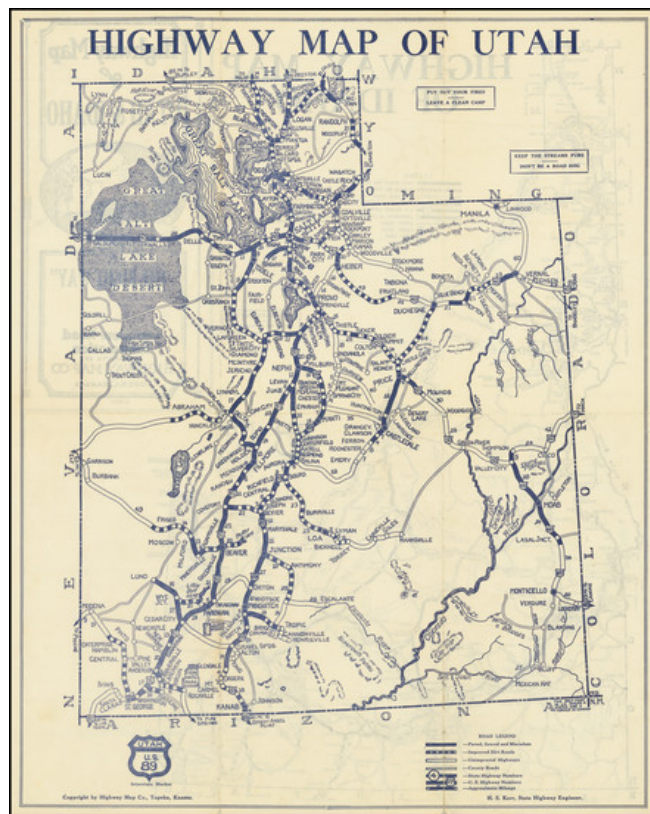

Barry Lawrence Ruderman Antique Maps Inc.

7407 La Jolla Boulevard
La Jolla, CA 92037

www.raremaps.com

(858) 551-8500
blr@raremaps.com

Highway Map of Utah / Highway Map of Idaho on Verso

Stock#: 72961
Map Maker: Highway Map Company
Date: 1919
Place: Topeka, KS
Color: Uncolored
Condition: VG
Size: 13.3 x 16.5 inches
Price: \$ 245.00

Description:

Rare early automobile road map of Utah (Idaho on verso), published in Topeka, Kansas.

The road legend notes the different types of roads, with mileages also given.

- Paved, Gravel and Macadam
- Improved Dirt Roads
- Unimproved Highways
- Country Roads

This is one of the earliest obtainable automobile road maps for Utah and for Idaho.

Detailed Condition: