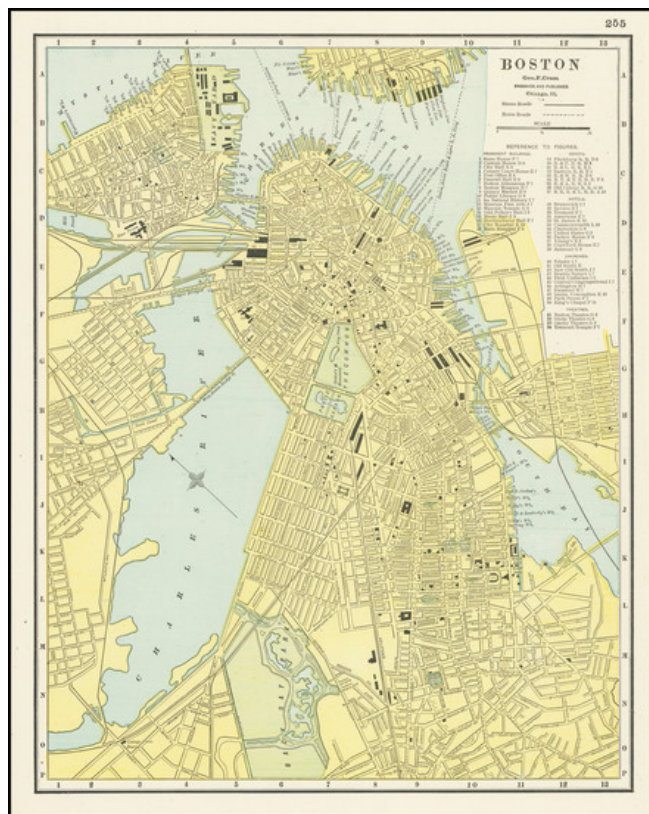

## Boston

**Stock#:** 72957  
**Map Maker:** Cram  
**Date:** 1892  
**Place:** Chicago  
**Color:** Color  
**Condition:** VG  
**Size:** 10 x 12.5 inches  
**Price:** \$ 75.00

### Description:

Detailed city plan of Boston, showing streets, buildings, train lines, public places, rivers etc.

Cram was one of the pre-eminent American Mapmakers of the late 19th Century, relying upon a cerographic printing process first applied to maps by the Morse family in the late 1830s, which ultimately led to the demise of the handcolored map.