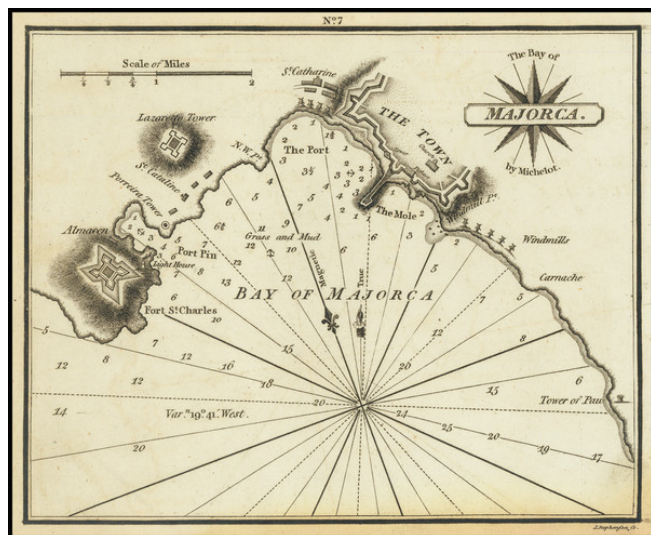

Barry Lawrence Ruderman Antique Maps Inc.

7407 La Jolla Boulevard
La Jolla, CA 92037

www.raremaps.com

(858) 551-8500
blr@raremaps.com

The Bay of Majorca . . .

Stock#: 72956
Map Maker: Heather
Date: 1802
Place: London
Color: Uncolored
Condition: VG
Size: 7 x 6 inches
Price: SOLD

Description:

Rare miniature engraved chart Bay of Majorca.

Prominent features include Lazaretto Tower, Porreira Tower, Almacén and St. Catharine.

Includes soundings, some topographical features, anchorages, a pictorial representation of the town and fortress, and several other points of interest.

Rarity

The charts from Heather's *New Mediterranean Pilot* . . . are extremely rare on the market. This is the first example of the chart we have ever seen.

Detailed Condition: