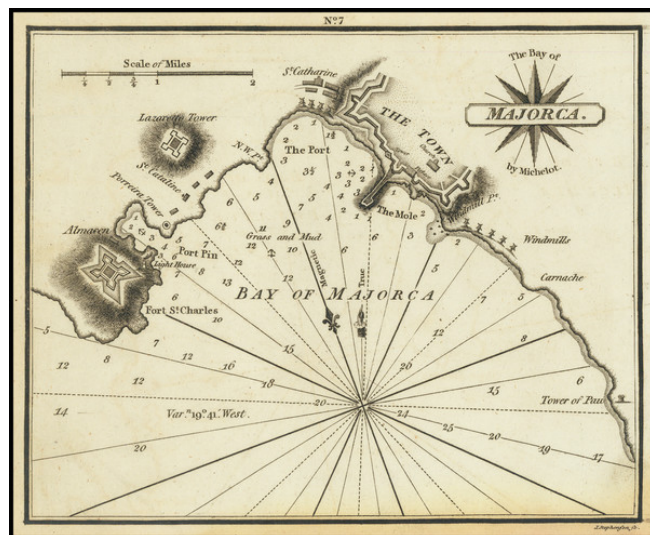

## The Bay of Majorca . . .

**Stock#:** 72956  
**Map Maker:** Heather  
**Date:** 1802  
**Place:** London  
**Color:** Uncolored  
**Condition:** VG  
**Size:** 7 x 6 inches  
**Price:** SOLD

### Description:

Rare miniature engraved chart Bay of Majorca.

Prominent features include Lazarette Tower, Porreira Tower, Almacén and St. Catharine.

Includes soundings, some topographical features, anchorages, a pictorial representation of the town and fortress, and several other points of interest.

### Rarity

The charts from Heather's *New Mediterranean Pilot* . . . are extremely rare on the market. This is the first example of the chart we have ever seen.