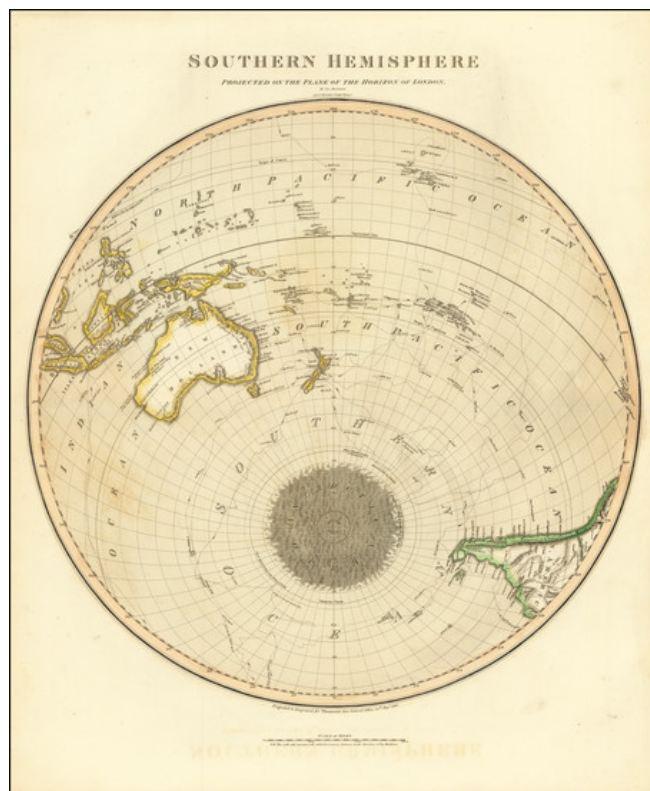

**Barry Lawrence Ruderman
Antique Maps Inc.**

7407 La Jolla Boulevard
La Jolla, CA 92037

www.raremaps.com

(858) 551-8500
blr@raremaps.com

**Southern Hemisphere Projected On The Plan of The Horizon of London By Geo.
Buchanan**

Stock#: 72946
Map Maker: Thomson
Date: 1816
Place: Edinburgh
Color: Hand Colored
Condition: VG
Size: 20 x 22 inches
Price: SOLD

Description:

Interesting and highly detailed map of the Southern Hemisphere, published by Thomson.

The map shows an unusual orientation, such that all of Oceania appears including the Sandwich Islands.

The map includes the details of Cook's voyages through the region, including dates and the direction of his course.