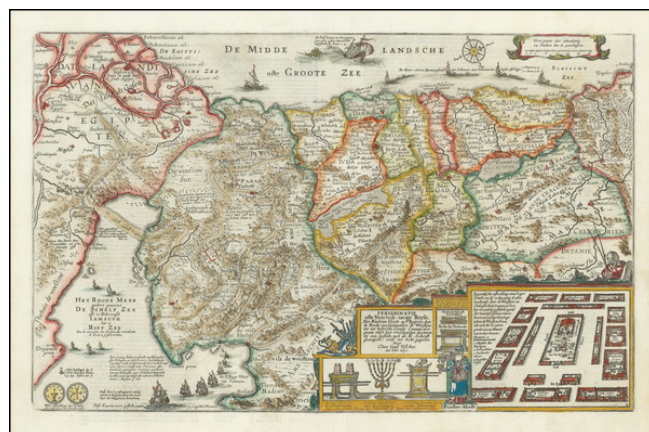

**Barry Lawrence Ruderman
Antique Maps Inc.**

7407 La Jolla Boulevard
La Jolla, CA 92037

www.raremaps.com

(858) 551-8500
blr@raremaps.com

**Perigrinatie ofte Veertich-iariage Reyse Der Kinderen Israels uyt uyt Egipten, door de
Roode-Zee; mitsgaders de Woestijne tot int Beloofde Landt Canaan . . . 1650**

Stock#: 72944
Map Maker: Visscher
Date: 1650
Place: Amsterdam
Color: Hand Colored
Condition: VG+
Size: 19 x 12 inches
Price: \$ 575.00

Description:

Nice example of the classical map of Moses' journey from Egypt to Canaan.

Richly detailed throughout the Holy Land. This map, with various changes to the decorative embellishments, appeared in a number of Dutch Bibles over a 100 year period beginning in the second half of the 17th Century.