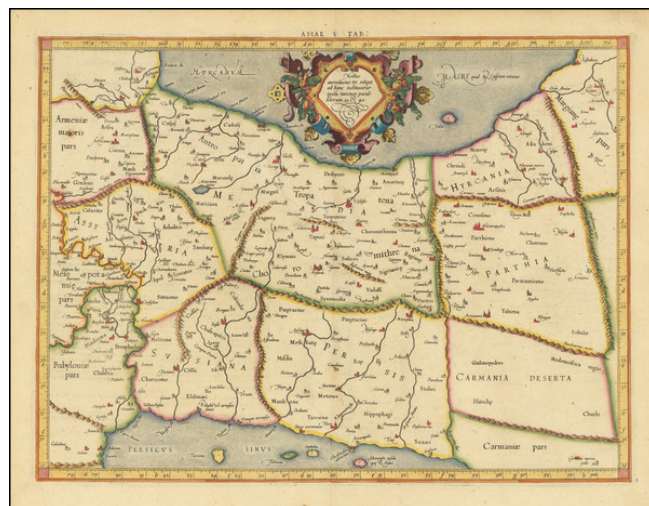

## (Iran & Iraq) Asiae V. Tab.

**Stock#:** 72939  
**Map Maker:** Mercator  
**Date:** 1584 circa  
**Place:** Cologne  
**Color:** Hand Colored  
**Condition:** VG+  
**Size:** 18 x 13.5 inches  
**Price:** \$ 395.00

### Description:

Nice full color example of Mercator's edition of Ptolemy's map of modern day Iran and Iraq.

From Gerard Mercator's edition of *Claudii Ptolemaei Tabulae Geographicae Orbis Terrarum*.

From an early state of his work.