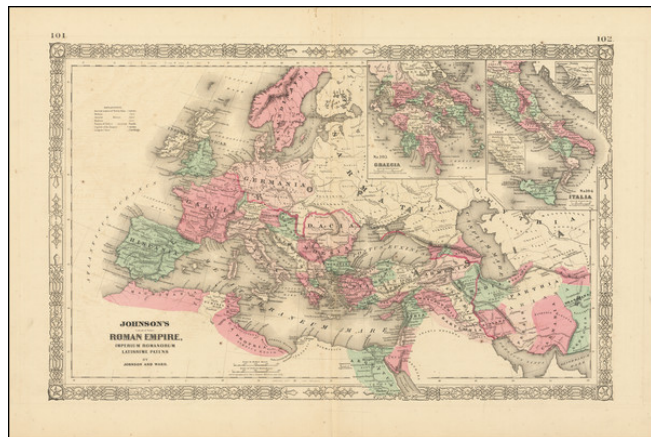

Barry Lawrence Ruderman Antique Maps Inc.

7407 La Jolla Boulevard
La Jolla, CA 92037

www.raremaps.com

(858) 551-8500
blr@raremaps.com

Johnson's Roman Empire, Imperium Romanorum Latissime Patens

Stock#: 72920
Map Maker: Johnson & Ward
Date: 1865
Place: New York
Color: Hand Colored
Condition:
Size: 23 x 17 inches
Price: SOLD

Description:

Large format map of the Roman Empire with insets of Roman Greece and Roman Italy. Includes ancient place names, rivers, mountains, etc.

Decorative borders.

A marvelous historian's map.

Detailed Condition: