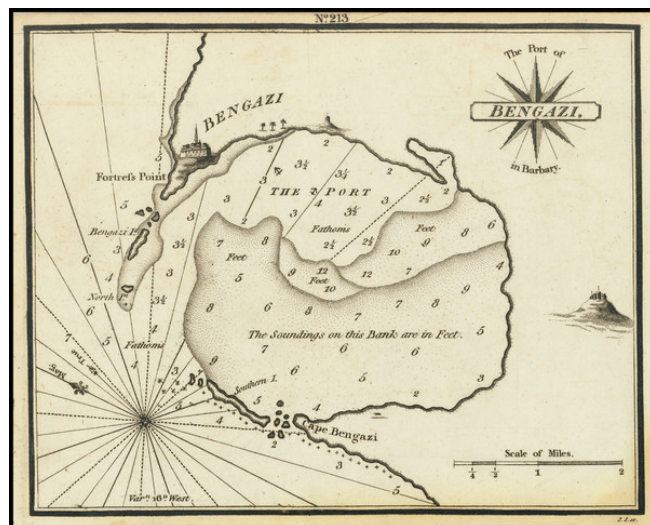

Barry Lawrence Ruderman Antique Maps Inc.

7407 La Jolla Boulevard
La Jolla, CA 92037

www.raremaps.com

(858) 551-8500
blr@raremaps.com

The Port of Benghazi in Barbary

Stock#: 72917
Map Maker: Heather
Date: 1802
Place: London
Color: Uncolored
Condition: VG+
Size: 7.5 x 6 inches
Price: SOLD

Description:

Rare antique engraved chart of Benghazi, Libya, published by William Heather in London.

The chart is oriented with east at the top. It includes soundings, some topographical features, anchorages, and other details.

Rarity

The charts from Heather's *New Mediterranean Pilot* . . . are extremely rare on the market. This is the first example of the chart we have ever seen.

Detailed Condition: