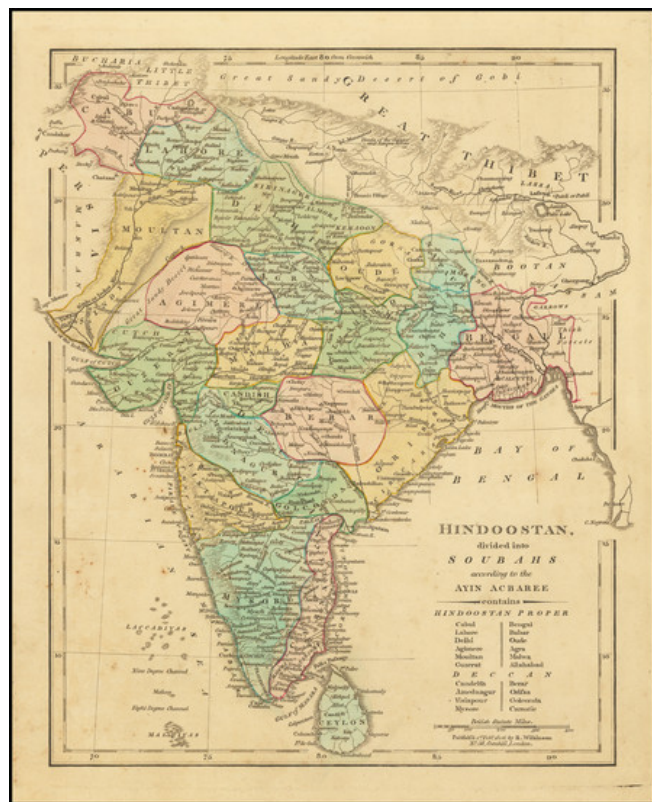

Barry Lawrence Ruderman Antique Maps Inc.

7407 La Jolla Boulevard
La Jolla, CA 92037

www.raremaps.com

(858) 551-8500
blr@raremaps.com

Hindoostan divided into Soubahs according to Ayin Acbaree . . .

Stock#: 72912
Map Maker: Wilkinson
Date: 1806
Place: London
Color: Hand Colored
Condition: VG+
Size: 9.5 x 11 inches
Price: \$ 125.00

Description:

Detailed map of Hindoostan, identifying the Soubahs of both Hindoostan Proper and Deccan.

Robert Wilkinson was active in London as a cartographic publisher from 1785 to 1825.

He produced a number of nice works, including a General Atlas and a re-issuance of

Bowen & Kitchen's English Atlas, along with excellent large format separate maps.

Detailed Condition: