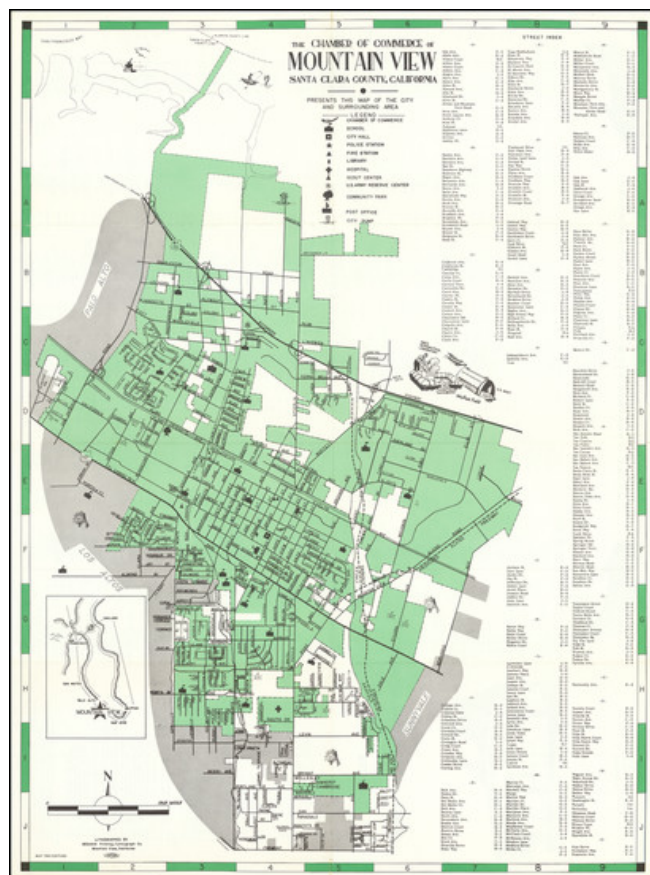

Barry Lawrence Ruderman Antique Maps Inc.

7407 La Jolla Boulevard
La Jolla, CA 92037

www.raremaps.com

(858) 551-8500
blr@raremaps.com

The Chamber of Commerce of Mountain View Santa Clara County, California -- Presents This Map of the City and Surrounding Area

Stock#: 72878
Map Maker: Mountain View Chamber of Commerce
Date: 1962
Place: Mountain View
Color: Color
Condition: VG+
Size: 16.75 x 22.5 inches
Price: \$ 295.00

Description:

Silicon Valley Before the Silicon.

Scarce vintage folding map of Mountain View California, published by the local Chamber of Commerce in 1962.

There is an inset map of that shows Mountain View within the context of the Bay Area.

The back features a list of the members of the Mountain View Chamber of Commerce.

**The Chamber of Commerce of Mountain View Santa Clara County, California -- Presents
This Map of the City and Surrounding Area**

Detailed Condition: