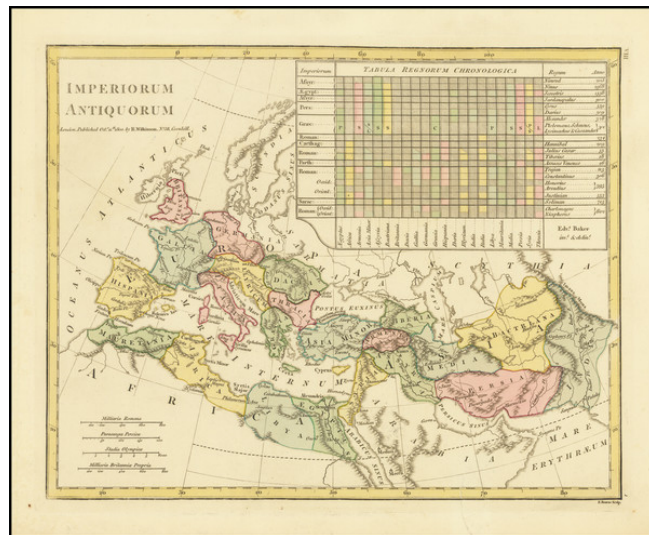

## Imperium Anitquorum

**Stock#:** 72863  
**Map Maker:** Wilkinson  
**Date:** 1800  
**Place:** London  
**Color:** Hand Colored  
**Condition:** VG  
**Size:** 11 x 9 inches  
**Price:** SOLD

### Description:

Attractive map of Ancient Empires.

The table shows color coding, identifying details of the different empires. and the regions they controlled.

Robert Wilkinson was active in London as a cartographic publisher from 1785 to 1825. He produced a number of nice works, including a General Atlas and a re-issuance of Bowen & Kitchen's English Atlas, along with excellent large format separate maps.