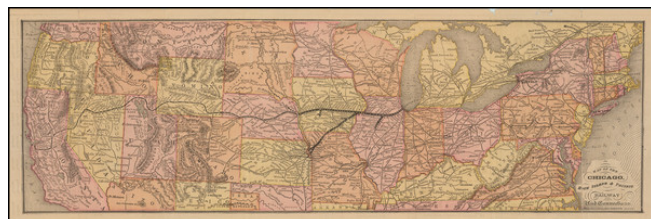

**Barry Lawrence Ruderman
Antique Maps Inc.**

7407 La Jolla Boulevard
La Jolla, CA 92037

www.raremaps.com

(858) 551-8500
blr@raremaps.com

**[Great Overland Route] Map of the Chicago, Rock Island & Pacific Railway and
Connections**

Stock#: 72848
Map Maker: Rand McNally & Company
Date: 1887
Place: Chicago
Color: Color
Condition: VG
Size: 19.5 x 6 inches
Price: \$ 375.00

Description:

Scarce early map promoting the Chicago, Rock Island & Pacific Railroad, published by Rand McNally & Company.

The map covers the routes from Chicago to Leavenworth and Omaha with branches to Peoria, Indianola, and Winterset, with the map extending west to San Francisco via the Union Pacific Railroad.

Detailed Condition: