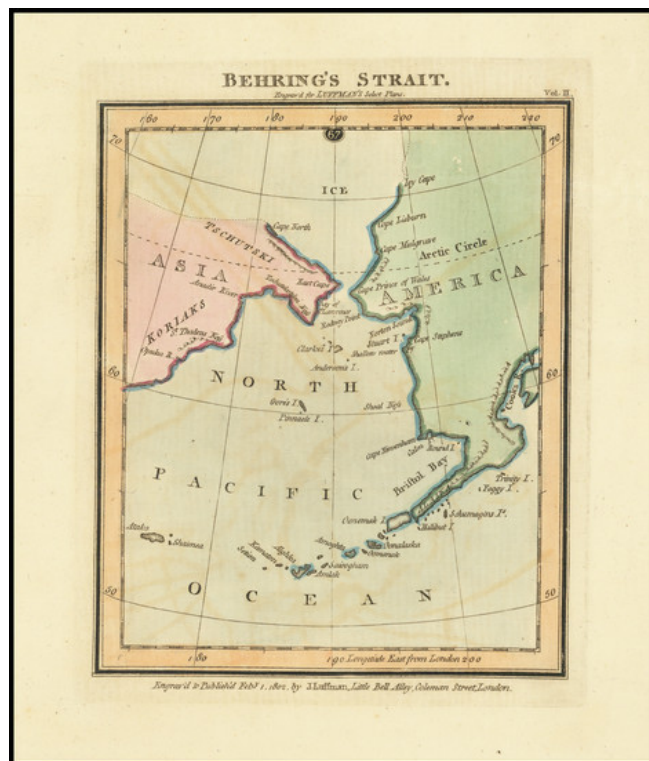

Barry Lawrence Ruderman Antique Maps Inc.

7407 La Jolla Boulevard
La Jolla, CA 92037

www.raremaps.com

(858) 551-8500
blr@raremaps.com

Behring's Strait

Stock#: 72833
Map Maker: Luffman
Date: 1802
Place: London
Color: Hand Colored
Condition: VG+
Size: 5 x 6.5 inches
Price: \$ 275.00

Description:

Rare and finely colored map of the Behring Strait, published in London by John Luffman.

The map is based on the recent discoveries of Vancouver, Cook and others.

Rarity

The Luffman maps are very rare on the market. This is the first example of the map of Malta we have ever offered.