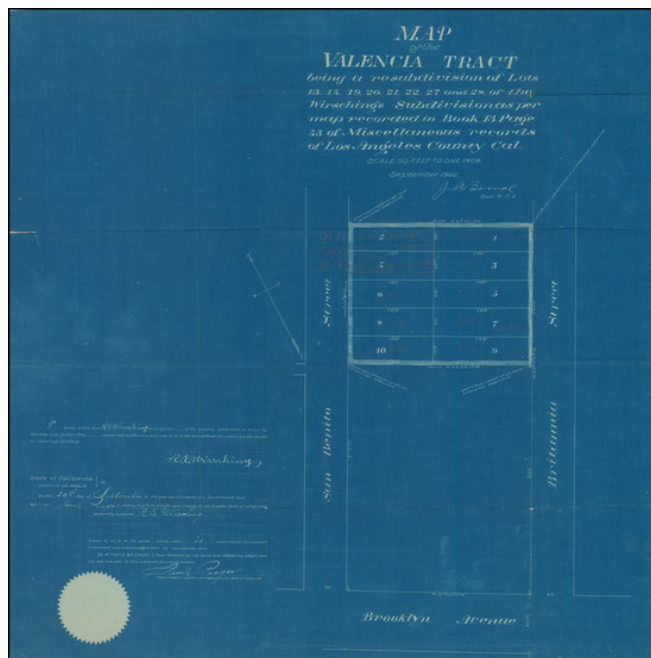

## Map of the Valencia Tract . . . September 1902

**Stock#:** 72828  
**Map Maker:** Bernal  
**Date:** 1902  
**Place:** Los Angeles  
**Color:** Uncolored  
**Condition:** VG+  
**Size:** 18.5 x 18.5 inches  
**Price:** \$ 245.00

### Description:

Detailed subdivision map, illustrating a small subdivision in central Los Angeles.

The map shows a block southeast of Prospect Park and immediately south of USC.