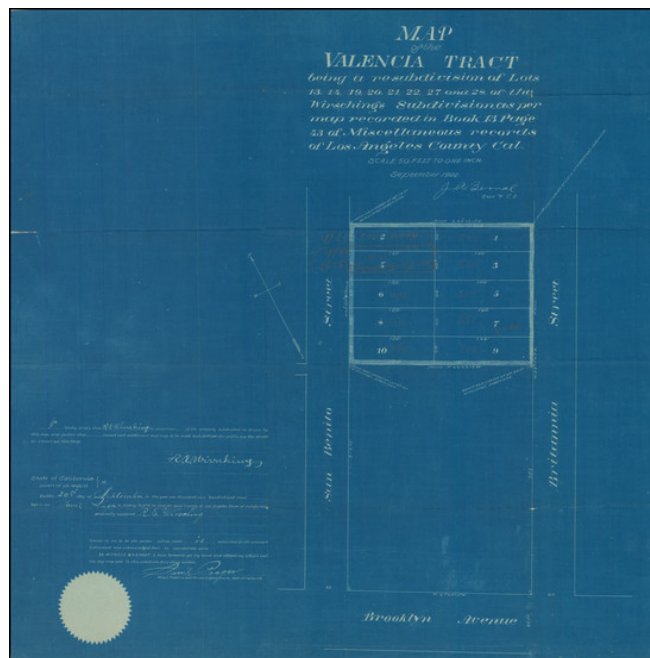

Barry Lawrence Ruderman Antique Maps Inc.

7407 La Jolla Boulevard
La Jolla, CA 92037

www.raremaps.com

(858) 551-8500
blr@raremaps.com

Map of the Valencia Tract . . . September 1902

Stock#: 72828
Map Maker: Bernal
Date: 1902
Place: Los Angeles
Color: Uncolored
Condition: VG+
Size: 18.5 x 18.5 inches
Price: \$245.00

Description:

Detailed subdivision map, illustrating a small subdivision in central Los Angeles.

The map shows a block southeast of Prospect Park and immediately south of USC.

Detailed Condition: