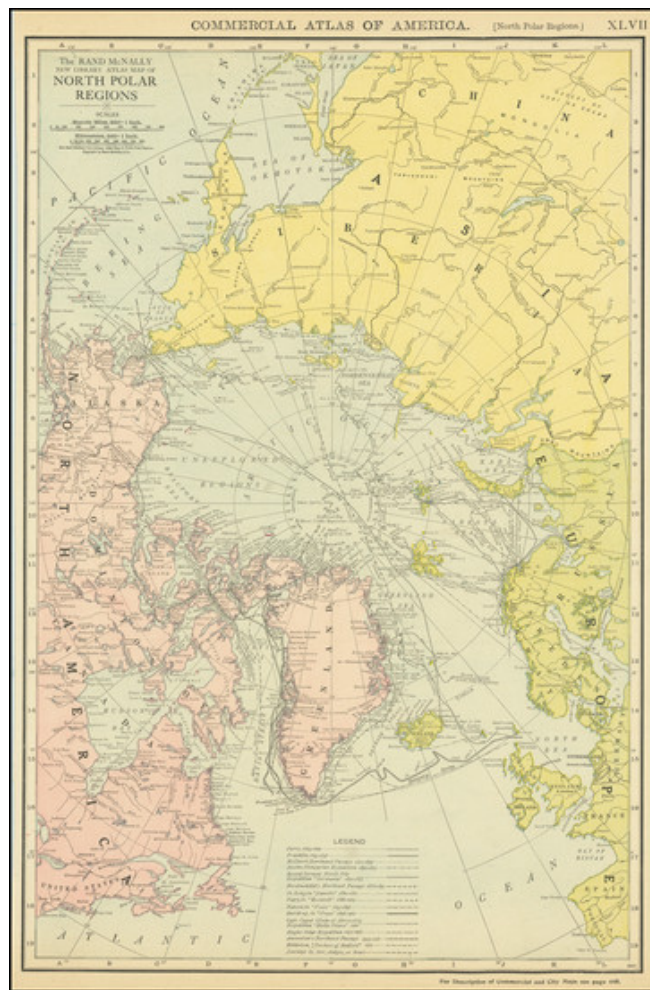

Barry Lawrence Ruderman Antique Maps Inc.

7407 La Jolla Boulevard
La Jolla, CA 92037

www.raremaps.com

(858) 551-8500
blr@raremaps.com

North Polar Regions

Stock#: 72803
Map Maker: Rand & McNally
Date: 1910
Place: Chicago
Color: Color
Condition: VG
Size: 12 x 19.5 inches
Price: \$ 125.00

Description:

Detailed map of the polar region, including the Unknown regions around the poles and the explored regions, naming islands, bays, harbors, etc.

Detailed routes are shown for Peary, Cook, C. Thomas Hubbard and other fine details.