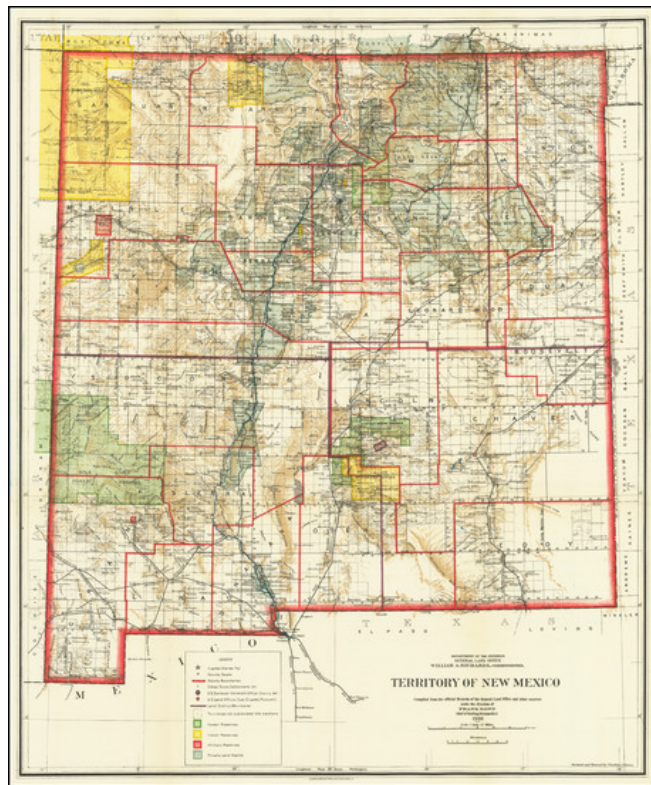

Barry Lawrence Ruderman Antique Maps Inc.

7407 La Jolla Boulevard
La Jolla, CA 92037

www.raremaps.com

(858) 551-8500
blr@raremaps.com

Territory of New Mexico . . . 1903

Stock#: 72790
Map Maker: General Land Office
Date: 1903
Place: Washington
Color: Color
Condition: VG+
Size: 18 x 22 inches
Price: \$ 245.00

Description:

Fascinating map of New Mexico Territory, showing the extent of GLO Surveys, railroads, forts, counties, etc.

The map includes the short-lived Leonard Wood County.

The legend shows Land District Boundaries, Townships not yet subdivided, Forest Reserves, Indian Reserves, Military Reserves, and Private Land Grants. US Land Offices are also located.

Extensive notes on roads, railroads, stations, etc.

Detailed Condition: