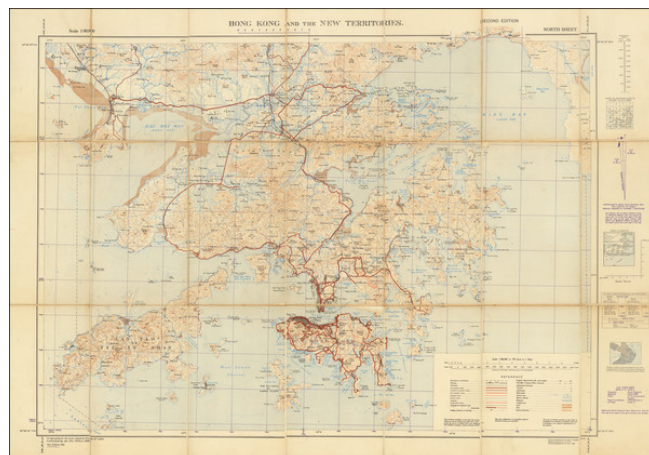

Description:

Detailed British Military Map of Hong Kong, Published On the Advent of the British Retaking Hong Kong from the Japanese.

Color-printed World War II military map of Hong Kong, issued by the British in 1945. Japanese forces in Hong Kong handed over the city to the Royal Navy on August 30th, 1945. The Japanese had been in control of Hong Kong since December 1941.

This map was the primary authoritative cartographic reference for the British as they reestablished themselves in Hong Kong.

The map has an almost unparalleled enumeration of road types: All-weather roads; Limited all-weather roads; Fair-weather roads; Jeepable track; Animal track; Footpath; Unclassified roads.

The map includes notes on the unreliability of the Chinese topographic information:

The exact alignments of motorable roads in Chinese territory are uncertain.

The area of Chinese territory on this sheet is compiled from material of doubtful value, but is probably a fair general representation of the country.

Detailed Condition:

Dissected in 21 parts and mounted on original linen. Some minor toning at the folds but overall VG to VG+.