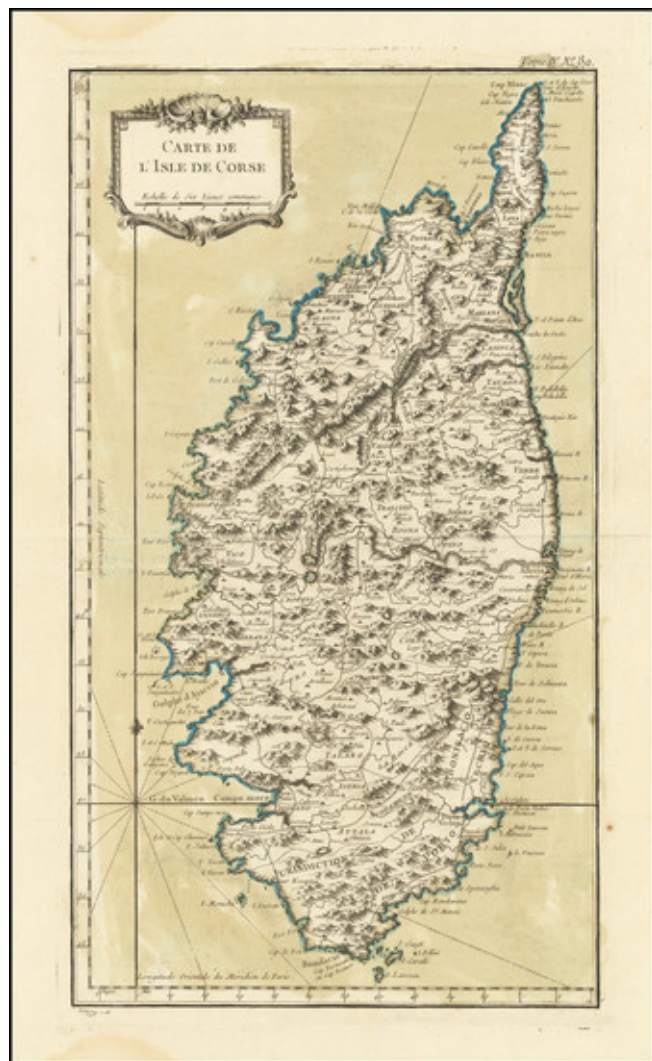

**Barry Lawrence Ruderman  
Antique Maps Inc.**

7407 La Jolla Boulevard  
La Jolla, CA 92037

www.raremaps.com

(858) 551-8500  
blr@raremaps.com

**[Corsica]. Carte De L'Isle de Corse**

**Stock#:** 72706  
**Map Maker:** Bellin  
**Date:** 1764  
**Place:** Paris  
**Color:** Hand Colored  
**Condition:** VG+  
**Size:** 11 x 8.5 inches  
**Price:** SOLD

**Description:**

Fine example of JN Bellin's map of Corsica, which appeared in his monumental *Petit Atlas Maritime*.

**Detailed Condition:**

Old Color