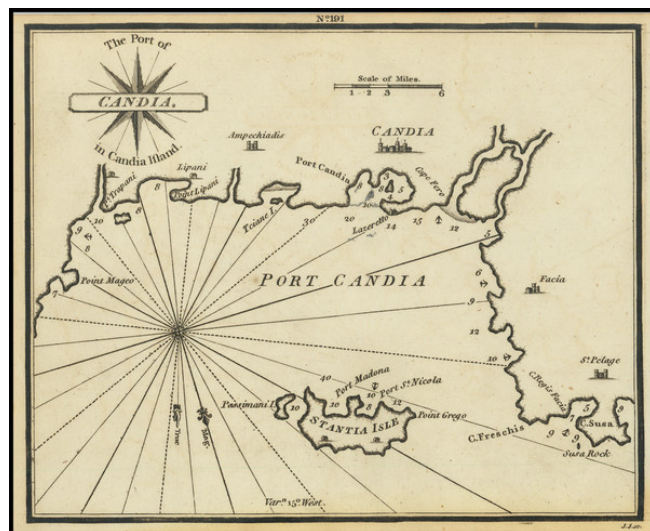

Barry Lawrence Ruderman Antique Maps Inc.

7407 La Jolla Boulevard
La Jolla, CA 92037

www.raremaps.com

(858) 551-8500
blr@raremaps.com

The Port of Candia, in Candia Island.

Stock#: 72704
Map Maker: Heather
Date: 1802
Place: London
Color: Uncolored
Condition: VG+
Size: 7 x 6 inches
Price: \$ 125.00

Description:

Rare miniature chart of Heraklion (Candia), on the island of Crete, published by William Heather in London.

The chart appeared in Heather's *The New Mediterranean Pilot . . .*, published in London in 1802.

Rarity

The charts from Heather's *New Mediterranean Pilot . . .* are extremely rare on the market. This is the first example of the chart we have ever seen.

Detailed Condition: