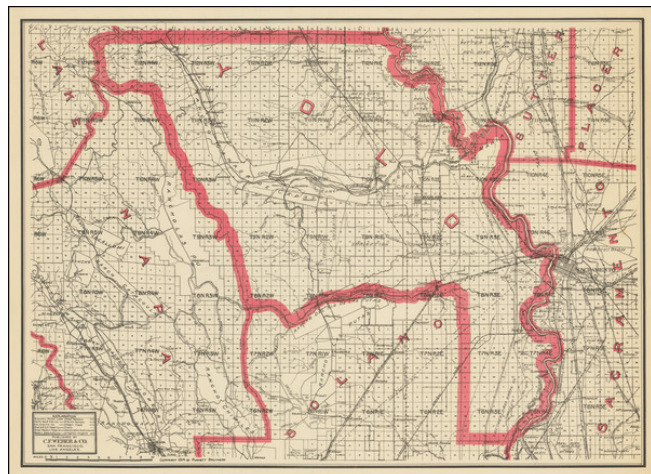

Barry Lawrence Ruderman Antique Maps Inc.

7407 La Jolla Boulevard
La Jolla, CA 92037

www.raremaps.com

(858) 551-8500
blr@raremaps.com

(C.F. Weber's Map of Yolo County California . . 1914)

Stock#: 72676dt
Map Maker: Punnett Brothers
Date: 1914
Place: Los Angeles
Color: Outline Color
Condition: VG+
Size: 26.5 x 19 inches
Price: \$ 345.00

Description:

Separately issued unfolded map of Yolo County, published by C.F. Weber.

The map shows early Electric Power Lines, details for a number of early Power Companies, railroads, roads, wagon roads, mines, lakes, mills, and many other details.