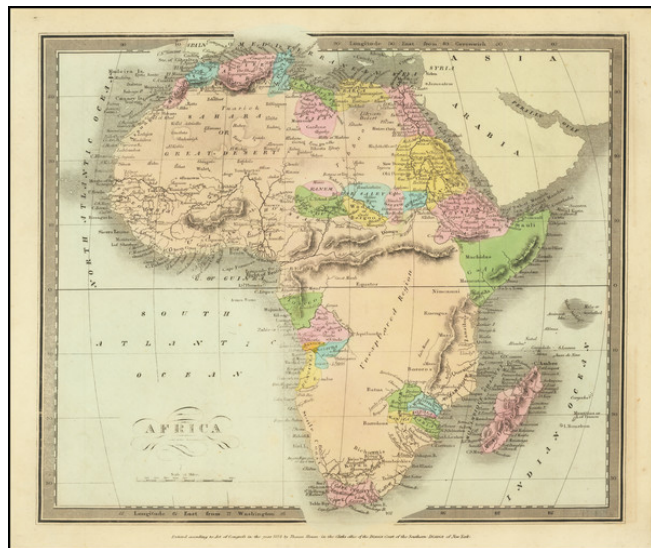

Barry Lawrence Ruderman Antique Maps Inc.

7407 La Jolla Boulevard
La Jolla, CA 92037

www.raremaps.com

(858) 551-8500
blr@raremaps.com

Africa

Stock#: 72668
Map Maker: Burr
Date: 1836
Place: New York
Color: Hand Colored
Condition: VG+
Size: 12.5 x 11 inches
Price: \$ 125.00

Description:

Nice wash color example of Africa, colored by regions and kingdoms.

The map still includes the fantastical Mountains of the Moon and Mountains of Kong.

Detailed Condition: