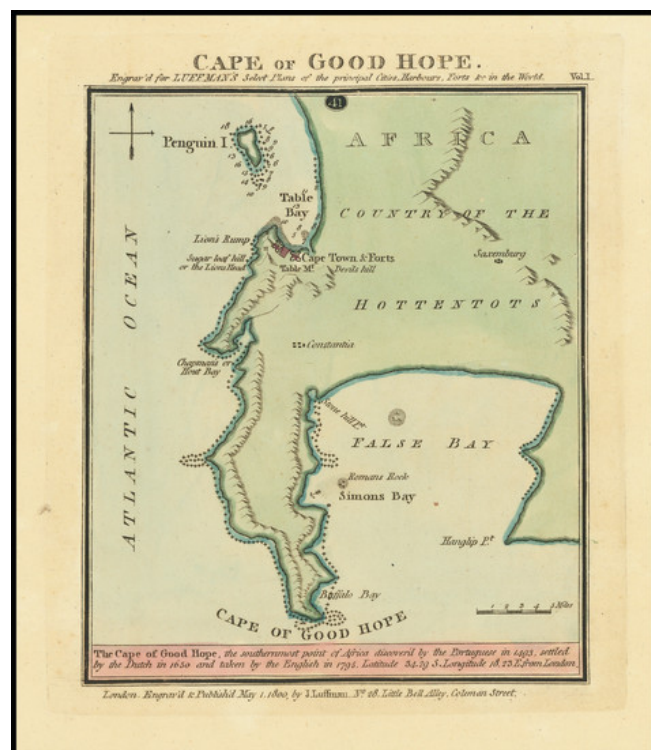

Barry Lawrence Ruderman Antique Maps Inc.

7407 La Jolla Boulevard
La Jolla, CA 92037

www.raremaps.com

(858) 551-8500
blr@raremaps.com

Cape of Good Hope

Stock#: 72664
Map Maker: Luffman
Date: 1800
Place: London
Color: Hand Colored
Condition: VG+
Size: 5 x 6.5 inches
Price: \$ 245.00

Description:

Rare and finely colored map of the Cape of Good Hope, published in London by John Luffman.

The map extends from the Cape and False Bay to Table Bay and Penguin Island.

Rarity

The Luffman maps are very rare on the market. This is the first example of the map of Malta we have ever offered.