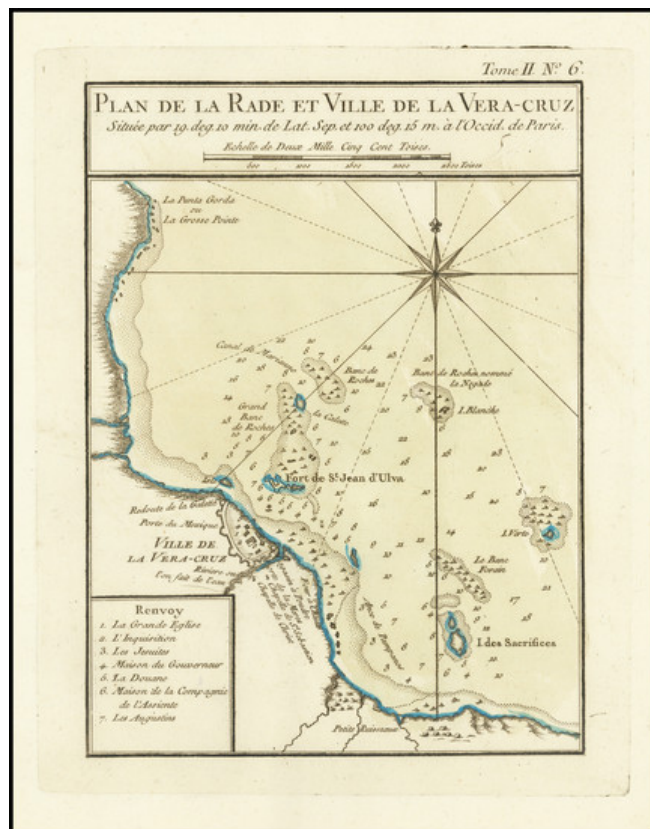

Barry Lawrence Ruderman Antique Maps Inc.

7407 La Jolla Boulevard
La Jolla, CA 92037

www.raremaps.com

(858) 551-8500
blr@raremaps.com

Plan de la Ville et Rade de la Vera-Cruz

Stock#: 72662
Map Maker: Bellin
Date: 1764
Place: Paris
Color: Hand Colored
Condition: VG+
Size: 6 x 8 inches
Price: \$ 145.00

Description:

Fine old color example of Bellin's map of the City and Fortifications at Vera Cruz, from his monumental *Petit Atlas Maritime*.

Detailed Condition: