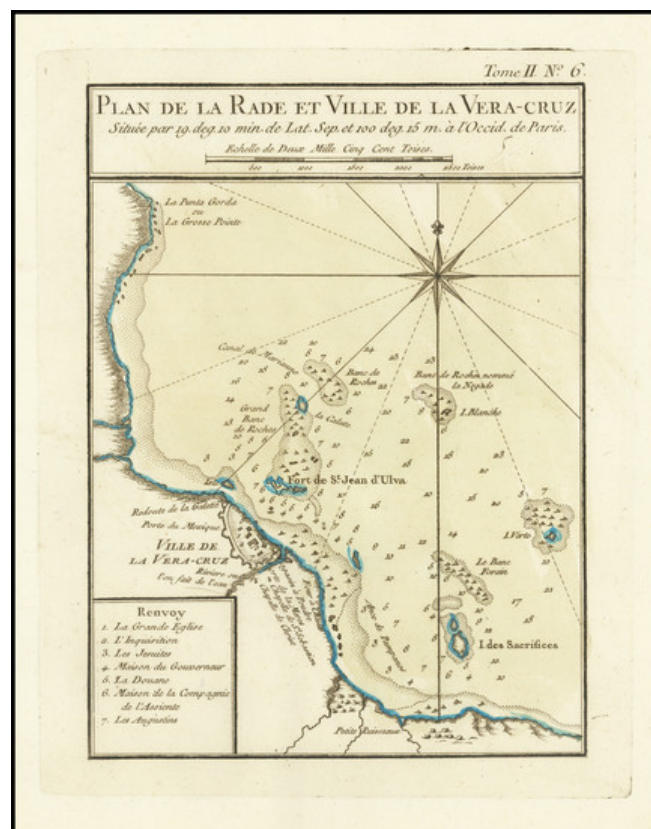

Barry Lawrence Ruderman Antique Maps Inc.

7407 La Jolla Boulevard
La Jolla, CA 92037

www.raremaps.com

(858) 551-8500
blr@raremaps.com

Plan de la Ville et Rade de la Vera-Cruz

Stock#: 72662
Map Maker: Bellin
Date: 1764
Place: Paris
Color: Hand Colored
Condition: VG+
Size: 6 x 8 inches
Price: \$ 145.00

Description:

Fine old color example of Bellin's map of the City and Fortifications at Vera Cruz, from his monumental *Petit Atlas Maritime*.

Detailed Condition: