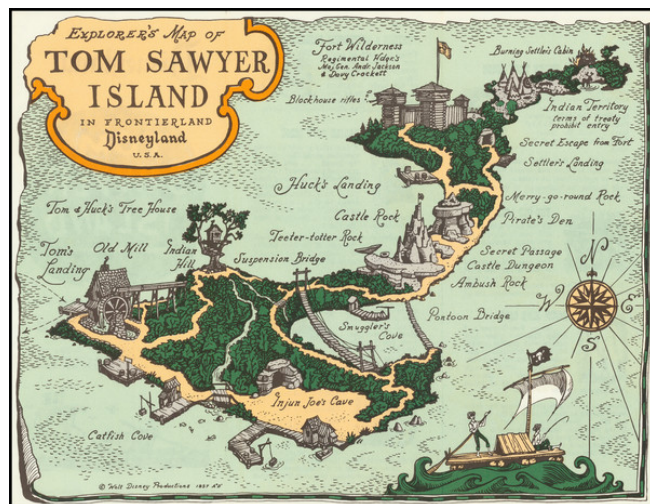

## Explorer's Map of Tom Sawyer Island in Frontierland Disneyland U.S.A.

**Stock#:** 72610  
**Map Maker:** Walt Disney Productions  
**Date:** 1957  
**Place:** Anaheim  
**Color:** Hand Colored  
**Condition:** VG+  
**Size:** 11 x 8.5 inches  
**Price:** SOLD

### Description:

This is the fold-out map to Tom Sawyer's Island in Frontierland at Disneyland that was given out to guests beginning in 1957. On one side is an overview and on the other details of the island's attractions.

The map was first produced in 1956. The second edition was revised in 1957.