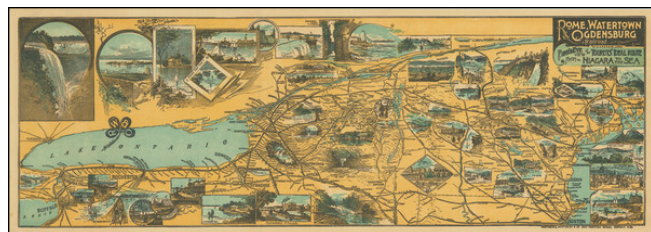

Barry Lawrence Ruderman Antique Maps Inc.

7407 La Jolla Boulevard
La Jolla, CA 92037

www.raremaps.com

(858) 551-8500
blr@raremaps.com

Rome, Watertown & Ogdensburg Railroad and Connecting Line / Bird's-eye View of the Tourist Idea Route From Niagara to the Sea.

Stock#: 72597
Map Maker: Matthews-Northrup & Co.
Date: 1897 circa
Place: Buffalo
Color: Color
Condition: VG+
Size: 22.5 x 7.5 inches
Price: \$375.00

Description:

Rare promotional map of Rome, Watertown & Ogdensburg Railroad.

Includes several dozen vignettes promoting tourism and commerce in the region between Buffalo and the Atlantic Coast of New England.

Detailed Condition: