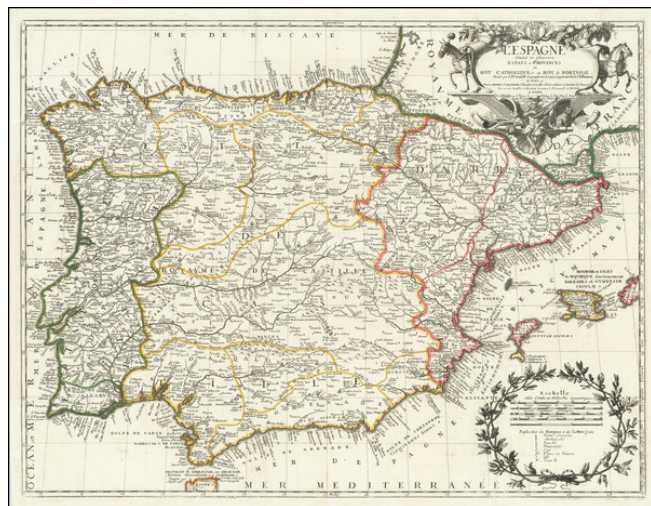

**Barry Lawrence Ruderman
Antique Maps Inc.**

7407 La Jolla Boulevard
La Jolla, CA 92037

www.raremaps.com

(858) 551-8500
blr@raremaps.com

**L'Espagne Divisee en plusieurs Etats et Provinces au Roy Catholique au Roy de
Portugal. Dresee par le P. Coronelli . . . 1689**

Stock#: 72596
Map Maker: Nolin
Date: 1689
Place: Paris
Color: Outline Color
Condition: VG+
Size: 23.5 x 17.5 inches
Price: \$ 1,500.00

Description:

Striking old color example of Nolin's map of Spain & Portugal.

Fine example of Nolin's map of the Iberian Peninsula. The map is beautifully engraved and exhibits the detail and fine craftsmanship which is characteristic of Nolin's work.

The map is quite scarce on the market.